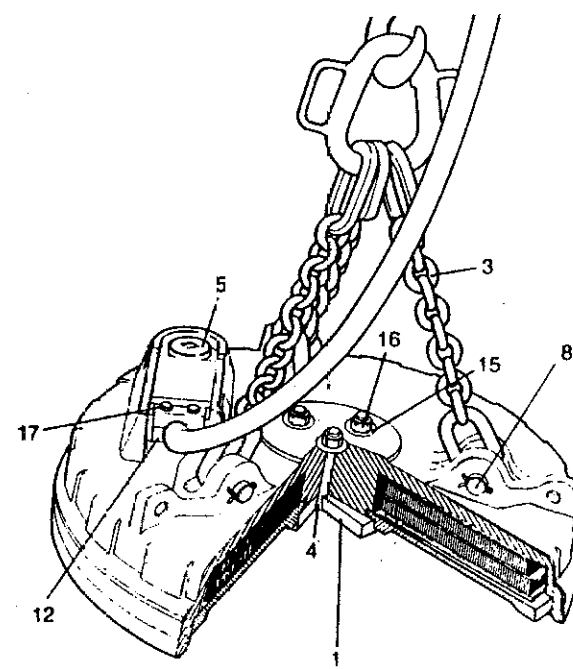

SPARE PARTS

NASCO-OP

800-321-3396

46606600 SP

SHEET

OF

TITLE: **66" LIFEMASTER (TYPE LM)**

CATALOG NO. 46606600

REF.	QTY	DESCRIPTION	CATALOG NO.
N/A	1	Inner Shoe	46306602
	0	Internal Lead	46006605
	1	Suspension Assembly	46006606
N/A	4	Bolt - Inner Shoe	46106607
	1	Pipe Plug	39910350
	1	Cover	46306610
	2	Cover Bushing	46306611
	3	Pin - Magnet	46006612
	1	Protector Lead	46006613
	2	Twist Lock Connector	46004816
	1	External Lead	46006614
	1	Lead Clamp	46306609
	1	Lock Pin Assembly	46306618
N/A	1	Protector Cable	46109215
N/A	*15	Safety Washer	46004847
	16	Hex Nut	39081250
	17	Hex Bolt	3/4-10X3 1/2"
	18	Socket Head Cap Screw	3/8-16X1"