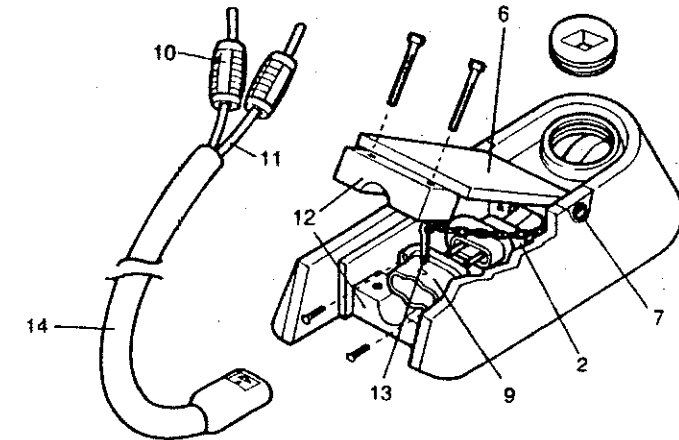

SPARE PARTS

NASCO-OP

800-321-3396

46606600 SP

SHEET

OF

TITLE: **66" LIFEMASTER (TYPE LM)**

CATALOG NO. 46606600

REF.	QTY	DESCRIPTION	CATALOG NO.
N/A	1	Inner Shoe	46306602
	0	Internal Lead	46006605
	1	Suspension Assembly	46006606
N/A	4	Bolt - Inner Shoe	46106607
	1	Pipe Plug	39910350
	1	Cover	46306610
	2	Cover Bushing	46306611
	3	Pin - Magnet	46006612
	1	Protector Lead	46006613
	2	Twist Lock Connector	46004816
	1	External Lead	46006614
	1	Lead Clamp	46306609
	1	Lock Pin Assembly	46306618
N/A	1	Protector Cable	46109215
N/A	*15	Safety Washer	46004847
	16	Hex Nut	39081250
	17	Hex Bolt	3/4-10X3 1/2"
	18	Socket Head Cap Screw	3/8-16X1"

N/A = NOT APPLICABLE ON THIS DESIGN